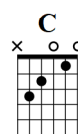

Behind blue eyes

The Who - Ritchie Kotzen vs

Standard tuning

$\text{♩} = 120$

Intro

Esus4

let ring

s.guit. **4/4**