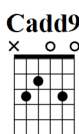

Behind blue eyes

The Who - Ritchie Kotzen vs

Standard tuning

$\text{♩} = 120$

Intro

Esus4

let ring

s.guit. **4/4**