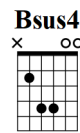

Behind blue eyes

The Who - Ritchie Kotzen vs

Standard tuning

$\text{♩} = 120$

Intro

Esus4

let ring

s.guit. **4/4**