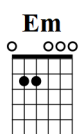

Behind blue eyes

The Who - Ritchie Kotzen vs

Standard tuning

$\text{♩} = 120$

Intro

Esus4

let ring

s.guit. **4/4**