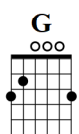

Behind blue eyes

The Who - Ritchie Kotzen vs

Standard tuning

$\text{♩} = 120$

Intro

Esus4

let ring

s.guit. **4/4**