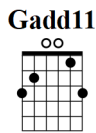

Behind blue eyes

The Who - Ritchie Kotzen vs

Standard tuning

$\text{♩} = 120$

Intro

Esus4

let ring

s.guit. **4/4**