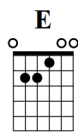

Behind blue eyes

The Who - Ritchie Kotzen vs

Standard tuning

$\text{♩} = 120$

Intro

Esus4

let ring

s.guit. **4/4**